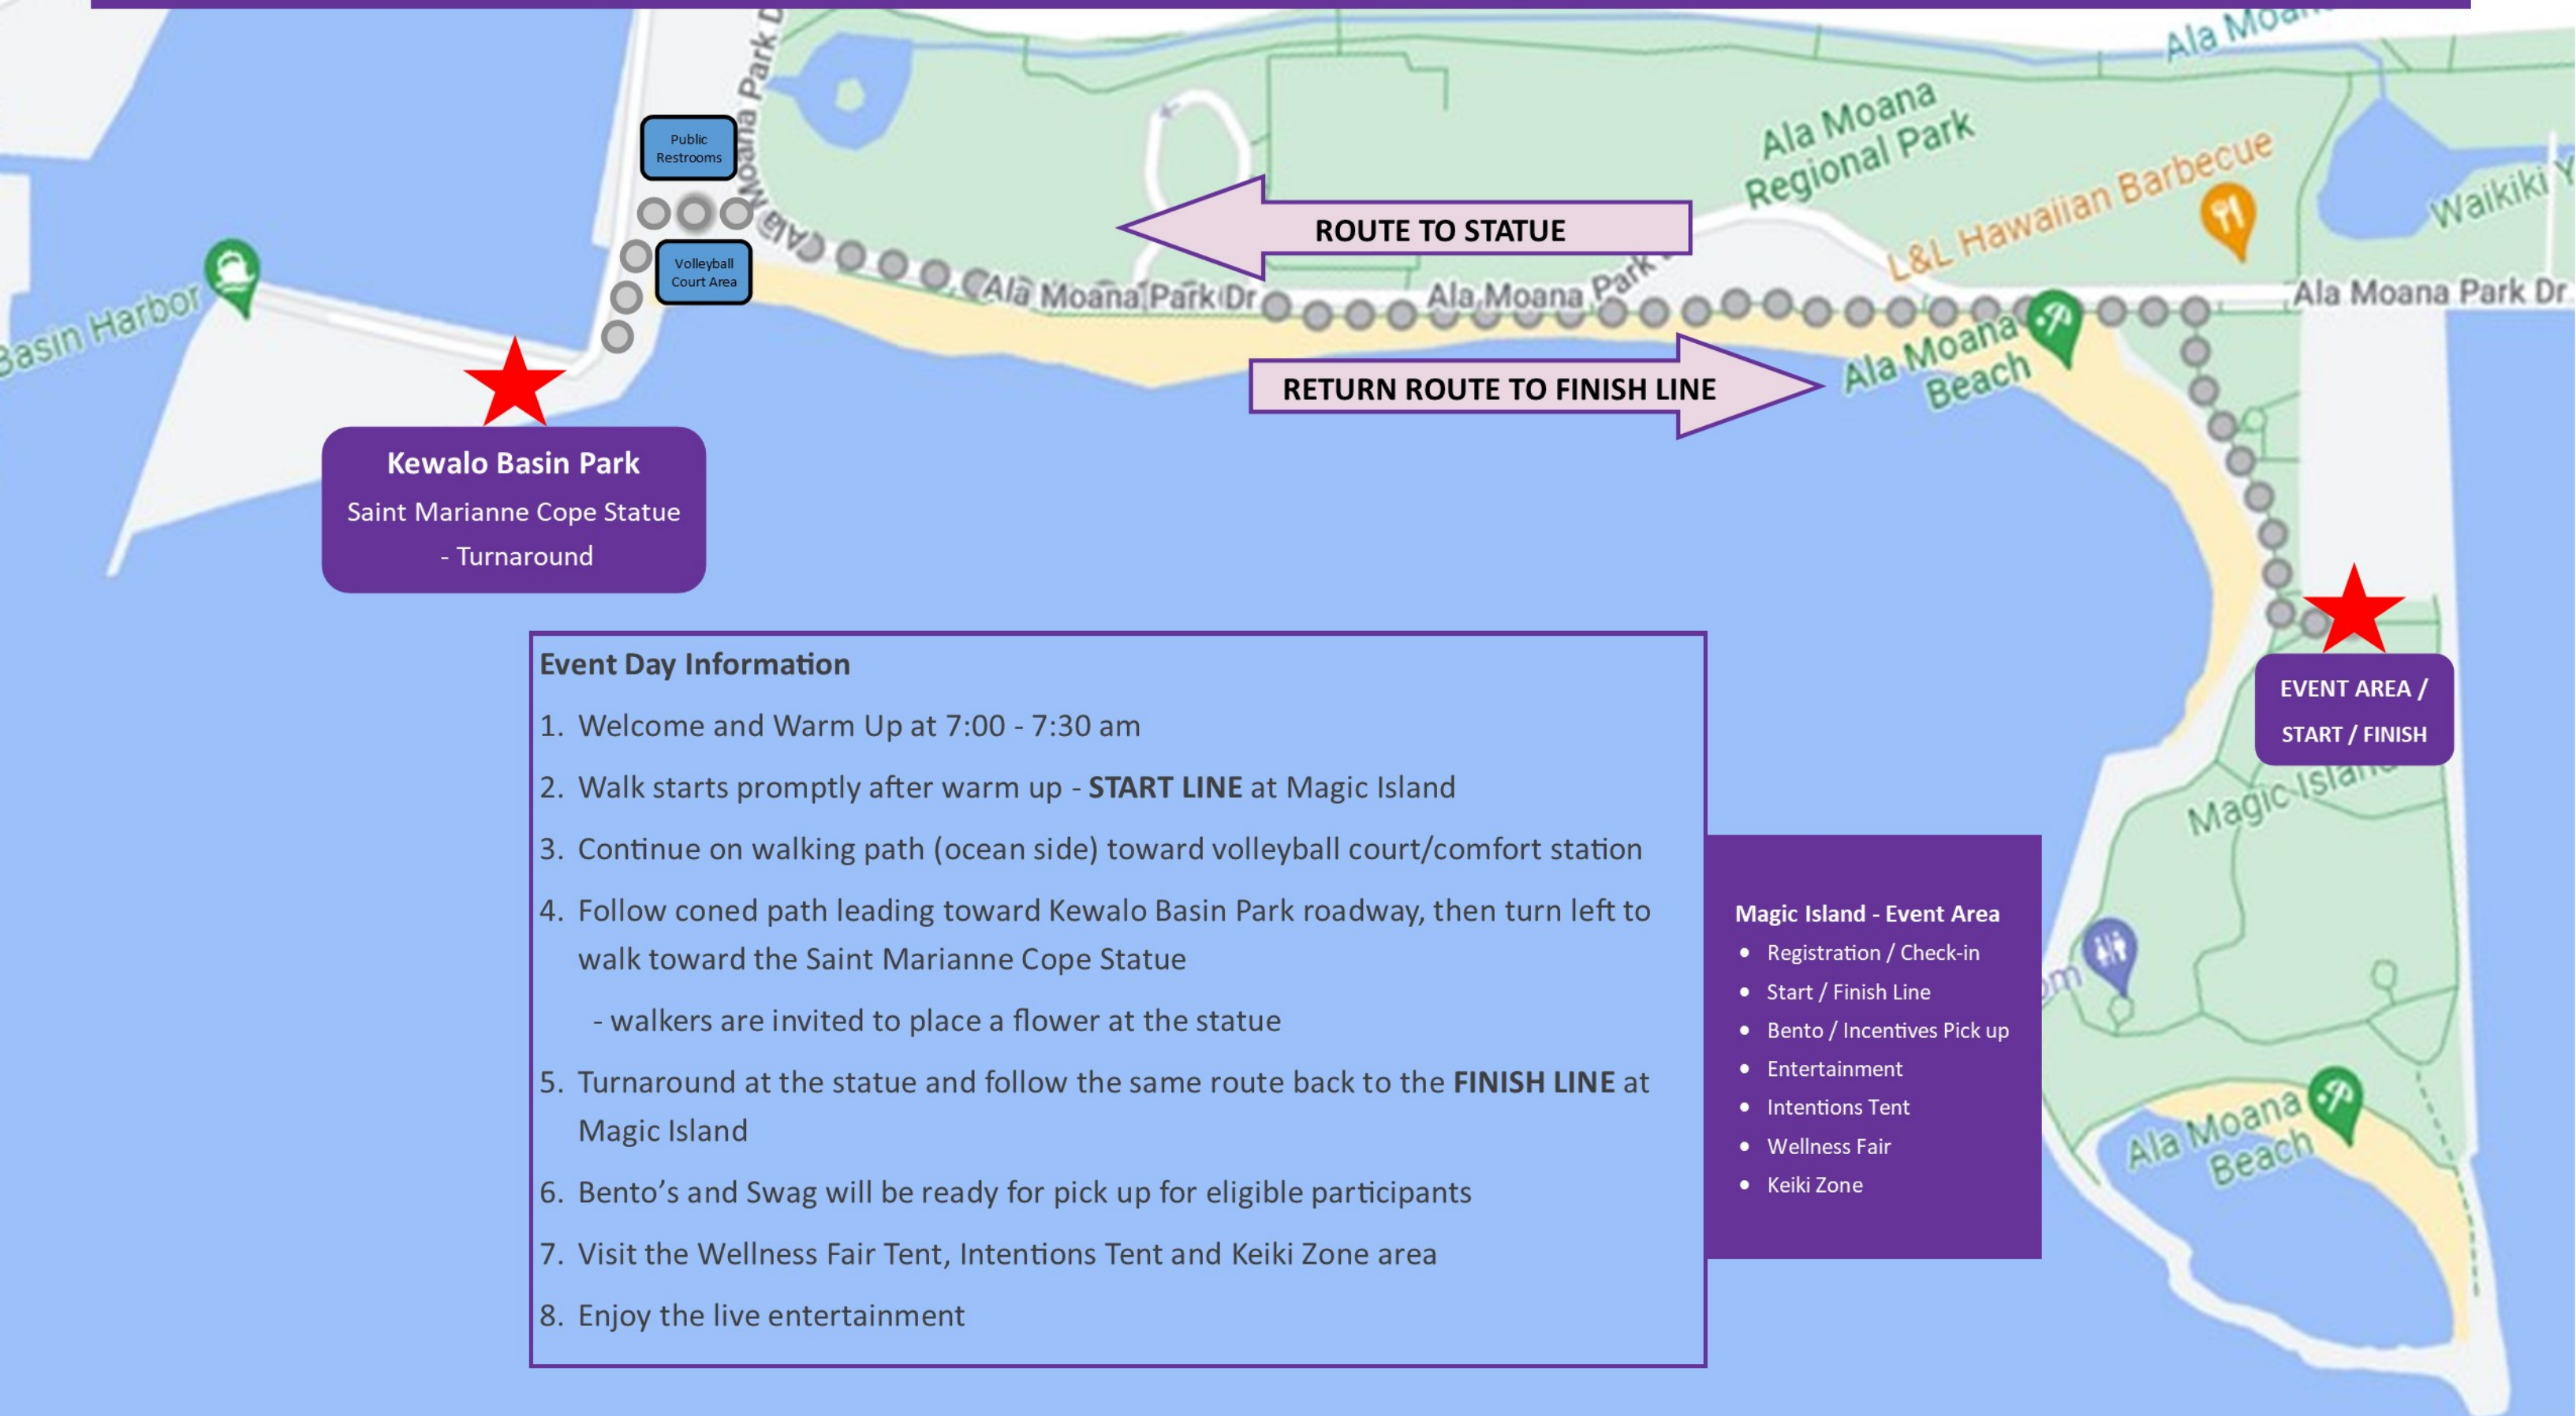

# 10th Annual Saint Marianne Cope Walk & Wellness Fair

Magic Island / Ala Moana Beach Park - Saturday, January 21, 2023 - Check in starts at 6:30 am

**Kewalo Basin Park**  
Saint Marianne Cope Statue  
- Turnaround

**EVENT AREA /  
START / FINISH**

### Event Day Information

1. Welcome and Warm Up at 7:00 - 7:30 am
2. Walk starts promptly after warm up - **START LINE** at Magic Island
3. Continue on walking path (ocean side) toward volleyball court/comfort station
4. Follow coned path leading toward Kewalo Basin Park roadway, then turn left to walk toward the Saint Marianne Cope Statue  
- walkers are invited to place a flower at the statue
5. Turnaround at the statue and follow the same route back to the **FINISH LINE** at Magic Island
6. Bento's and Swag will be ready for pick up for eligible participants
7. Visit the Wellness Fair Tent, Intentions Tent and Keiki Zone area
8. Enjoy the live entertainment

- Magic Island - Event Area**
- Registration / Check-in
  - Start / Finish Line
  - Bento / Incentives Pick up
  - Entertainment
  - Intentions Tent
  - Wellness Fair
  - Keiki Zone